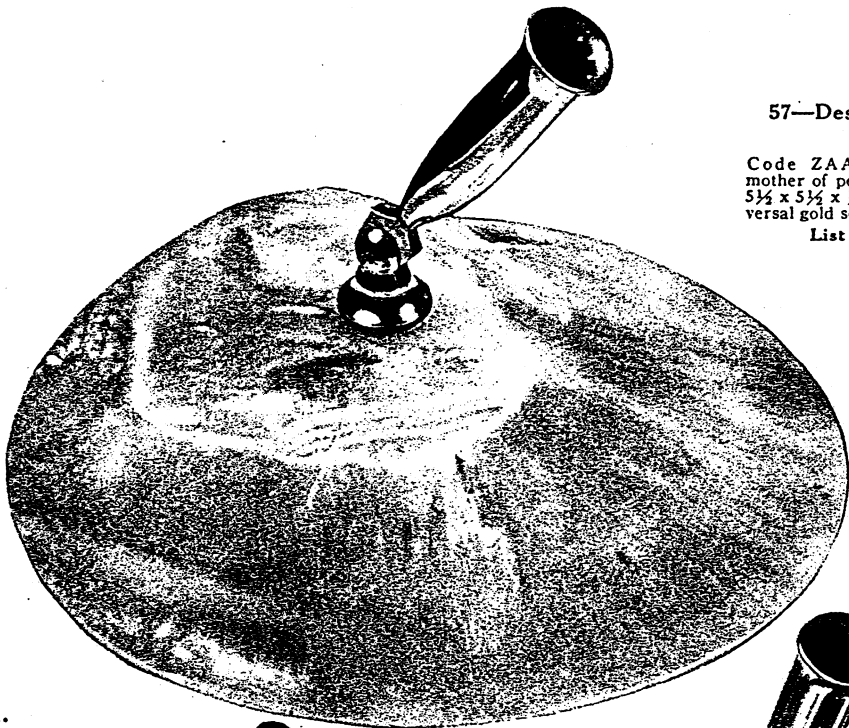

52—Desk Stand.

57—Desk Stand.